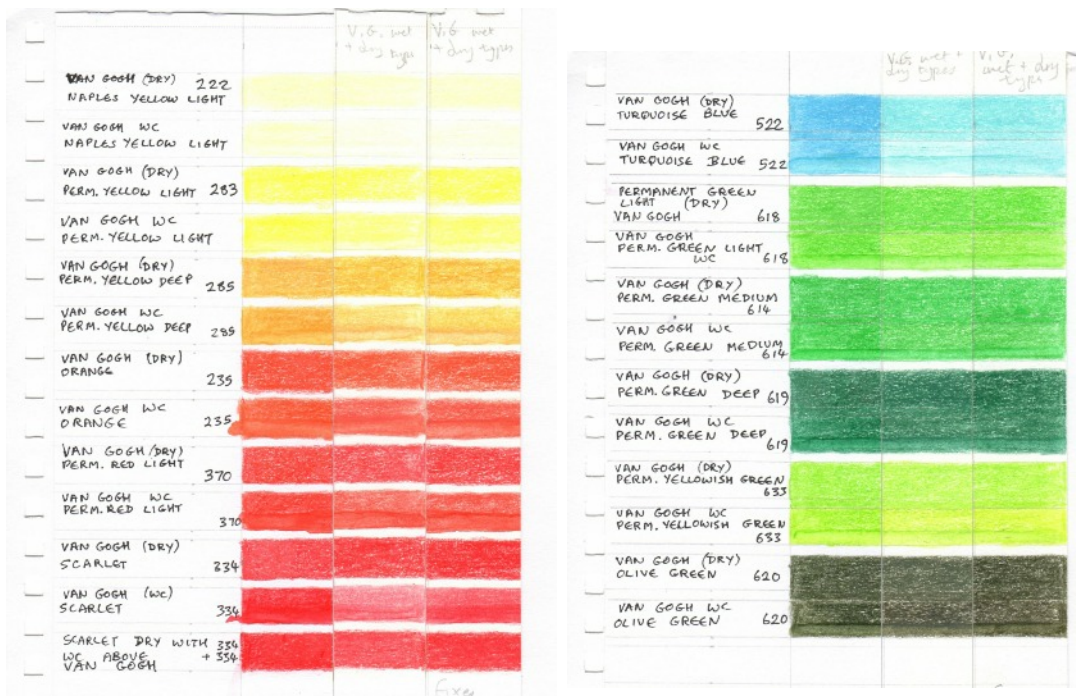

JUDITH CROWN LIGHTFASTNESS TESTS

The test results below are taken from the www.penciltopics.co.uk website and were posted there as a service to Coloured Pencil users.

The tests were not scientifically prepared but simply involved the preparation of three identical test strips of each colour taken from the Coloured pencils which were available to Judith.

PDF6

This is a set of comparative tests of Van Gogh W/C and non soluble colours placed side by side and then tested for lightfastness

© Judith Crown 2018 and www.penciltopics.co.uk

VAN GOGH page 2

	V.G. WC on wet stratton	V.G. WC on wet stratton	V.G. WC on wet stratton
VAN GOGH WC TITANIUM WHITE 105			
VAN GOGH WC NAPLES YELLOW LIGHT 222			
VAN GOGH WC YELLOW OCHRE 227			
VAN GOGH WC YELLOW OCHRE LIGHT 228			
VAN GOGH WC GOLD OCHRE 231			
VAN GOGH WC RAW SIENNA 234			
VAN GOGH WC ORANGE 235			
VAN GOGH WC PERM LEMON YELLOW 254			
VAN GOGH WC PERM YELLOW LIGHT 283			
VAN GOGH WC PERM YELLOW MEDIUM 284			
VAN GOGH WC VERMILLION 311			
VAN GOGH WC PERM YELLOW DEEP 285			
VAN GOGH WC BURNT CARMIN 323			
VAN GOGH WC MADDER LAKE DEEP 531			
VAN GOGH WC SCARLET 334			
VAN GOGH WC LIGHT OXIDE RED 339			
VAN GOGH WC CAPUT MORTUUM RED 343			
VAN GOGH WC INDIAN RED 347			
VAN GOGH WC PERM RED PURPLE 348			
VAN GOGH WC PERM RED LIGHT 370			